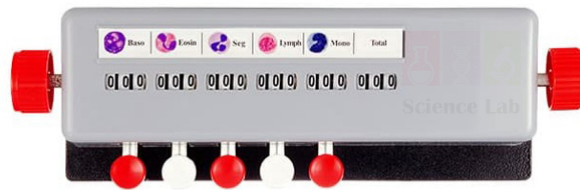

THE LAB EQUIPMENT

Email : sales@thelabequipment.com

Phone: +91-8759245890

Product Name :

Manual Differential Cell Counter

Product Code :

SLE/CL/74

Description :

Description

Audio signal indicates reaching one hundred cells counted

Separate lever resets all figures to zero

Counts up to 100 cells, 3 digit readout

Manual, mechanical 5-unit counter with totalizer for differential blood cell count

Above each key, the name and picture of particular cell is indicated

Soft key touch and convenient key placement minimizes fatigue

Five keys of Leucocytes, in example, Baso, Eosin, Neutro, Lympho and Mono

Contact Science Lab for your Educational School Science Lab Equipments. We are best science educational equipments, science educational instruments, science lab equipments manufacturer, science laboratory instruments exporter, scientific educational equipments, scientific educational lab equipment.

Website: <https://www.thelabequipment.com>, **Email:** sales@thelabequipment.com

plot. no.296. Sector 5. Vaishali. Ghaziabad. Uttar Pradesh 201010