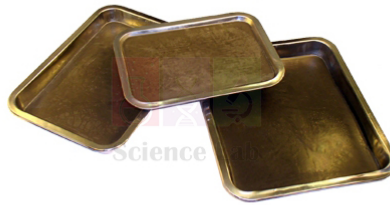

THE LAB EQUIPMENT

Email : sales@thelabequipment.com

Phone: +91-8759245890

Product Name : **Product Code :**

Dissection Pan

SLE/EDE/11

Description :

- Black wax.
- **Size:** 26.5 x 19.5 x 2 cm (approx)

Available in three sizes:

- small, medium and large.