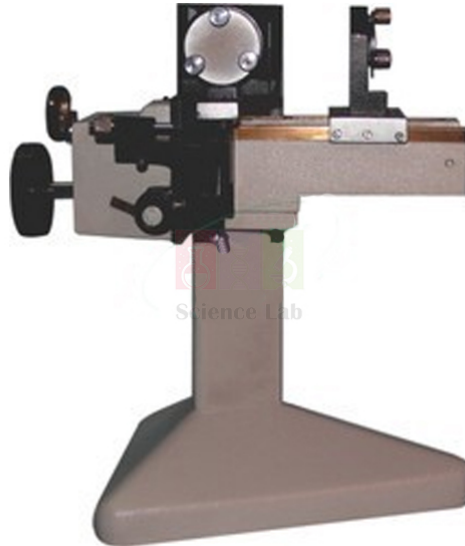

THE LAB EQUIPMENT

Email : sales@thelabequipment.com

Phone: +91-8759245890

Product Name :

Michelson Interferometer

Product Code :

SLE/M/38

Website: <https://www.thelabequipment.com>, **Email:** sales@thelabequipment.com

Compensator.

Beam Splitter.

Universal adjustable Telescope with cross line graticule.

Diffused Glass screen with pin-hole holder.

Main knobs for moving mirror no.1, least count 0.01mm.

Slow motion drum for moving mirror no.2, least count 0.0001mm.

Screw with nut & spring to adjust the view of pin hole in horizontal position.

Screw with nut & spring to adjust the view of pin hole in vertical position.

Base on stand for Interferometer.

3 knurled heads for adjusting the mirror no.2 parallel to no.1.

Well grounded Lead Screw with pitch 1 mm.

Pin hole disc.

Condenser unit (adjustable).

Eyepiece (adjustable).

Spring knob for adjusting the lead screw.

Viewing window to read main scale.

Telescope holding clamp (universal type).