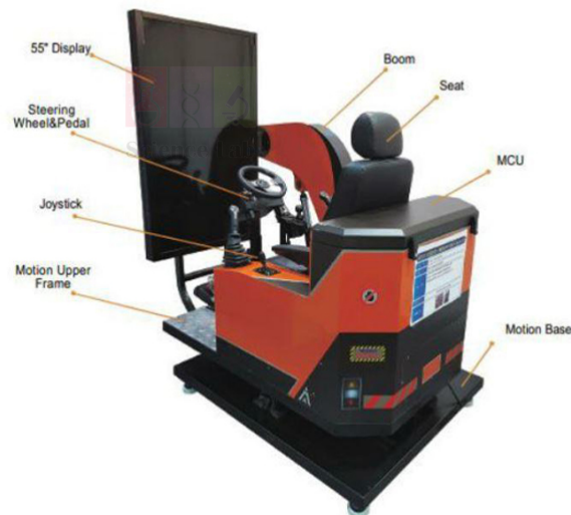

THE LAB EQUIPMENT

Email : sales@thelabequipment.com

Phone: +91-8759245890

Product Name :

Excavator VR Simulator

Product Code :

SLE/ATE/29

Description :

Specification

Orbital type running lever 2-axis.

55 inch (horizontal type) Full HD Display.

It is simulator for functional test training with 1 axis motion (Pitch) applied.

It is a Orbital type excavator simulator with 360 degree infinite rotation function.

excavator joystick levers used in real equipment.

55 "(vertical type) Full HD display.

Driving test and excavation test training (actual test site environment).

Feature

It is an endless track excavator simulator that can rotate 360 degrees.