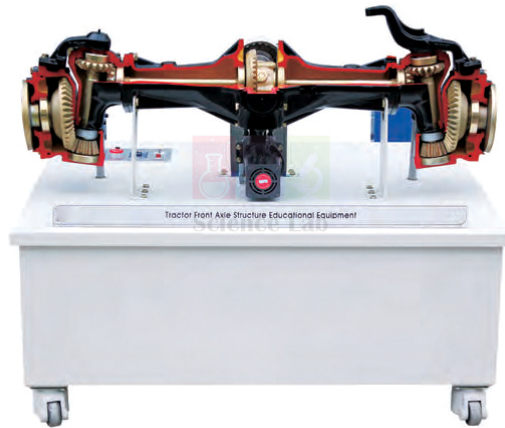

THE LAB EQUIPMENT

Email : [sales@thelabequipment.com](mailto:sales@thelabequipment.com)

Phone: +91-8759245890

**Product Name :**

Tractor Differential Gear Model

**Product Code :**

SLE/ATE/27

### Feature

Effective to educate the troubleshooting and inspection theory, training.

Each component is colored differently for educational effect.

An educational unit for understanding the structure of tractor shafts.

Studying the differentials, Axle, reduction gears, wheel operation principles by observing.

Is the best model to see operation state and location of components by making parts which aren't seen at an actual one open.

### Specification

**Motor:** Single phase 220V 180W reduction gear mounted

**Composition :** Tractor shafts, Power switch, power lamp, emergency switch, fuse holder and speed control

**Stand :** Steel frame with 5" lockable wheels