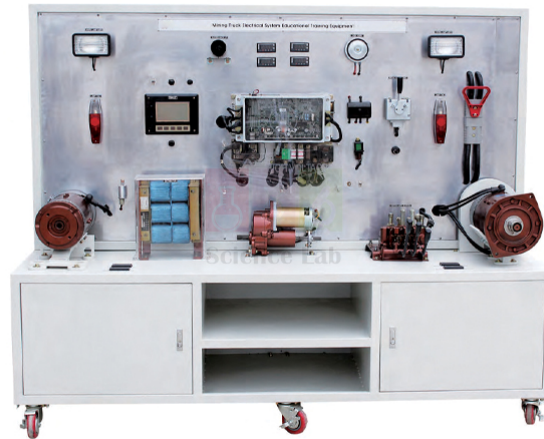

THE LAB EQUIPMENT

Email : sales@thelabequipment.com

Phone: +91-8759245890

Product Name :

Electric Forklift Electric Circuit Training Simulator

Product Code :

SLE/ATE/23

Website: <https://www.thelabequipment.com>, **Email:** sales@thelabequipment.com

Effective to educate the troubleshooting and inspection theory, training.

Is the best model to see operation state and location of components by making parts which aren't seen at an actual one open.

Specification

Electrical circuit device of left-seat type Electric Forklift

Composition : Battery, operating lever, light system, horn, hydraulic lever, instrument panel, starter motor, battery connector, relay, digital meters, etc

Voltage, current measurement of driven rotor and hydraulic rotor during operation

Weight: approx. 350kg

Size: approx. 2,000 X 600 X 1,700 mm

Training Contents

Measuring the input/output data in each component