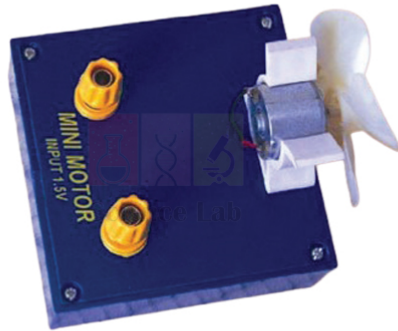

THE LAB EQUIPMENT

Email : sales@thelabequipment.com

Phone: +91-8759245890

Product Name : **Product Code :**

Mini Motor Unit

SLE/PHY/89

Description :

A small motor which operates from 1.5 to 4.5 V DC.

Base approx : 88 x 70 mm.

For use with Solar Cell Unit.