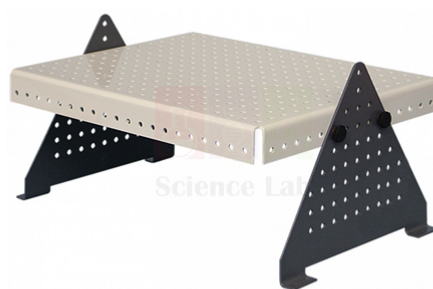

THE LAB EQUIPMENT

Email : sales@thelabequipment.com

Phone: +91-8759245890

Product Name :

Engineering Science Work Panel

Product Code :

SLE/ETP/26

Description :

- For use with Engineering Science kits, the Work Panel fits on any standard desk or bench top.
- The Work Panel has its main panel and two supports.
- All are made from thick perforated metal to allow students, teachers or lecturers to fit the parts of the kits and the Work Panel in any position suitable for the experiments.
- This valuable resource includes reproducible worksheets, guidance notes and lecturer notes (with answers) needed for typical experiments with each kit.
- Students, teachers or lecturers fit the parts of their kit to the Work Panel to study or demonstrate an engineering science topic.
- The selection of parts in the kits and the choice of fixing points on the work panel means that teachers or lecturers may extend the experiments to an even greater range.
- Supplies a CD-ROM with the Work Panel.