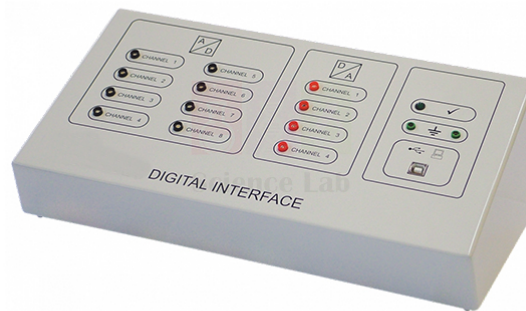

THE LAB EQUIPMENT

Email : [sales@thelabequipment.com](mailto:sales@thelabequipment.com)

Phone: +91-8759245890

**Product Name :**

Digital Interface

**Product Code :**

SLE/ETC/09

## Description :

- The Digital Interface is for use with most products in Control Engineering range, but it will also work with any other compatible laboratory equipment.
- It is an alternative to the Controller, when the user only needs the interface part.
- It converts analogue inputs from other equipment into digital signals for a computer.
- It will allow the user to monitor up to eight input signals and control up to four output signals.
- It also converts the digital signals from a computer into analogue signals to control other equipment.