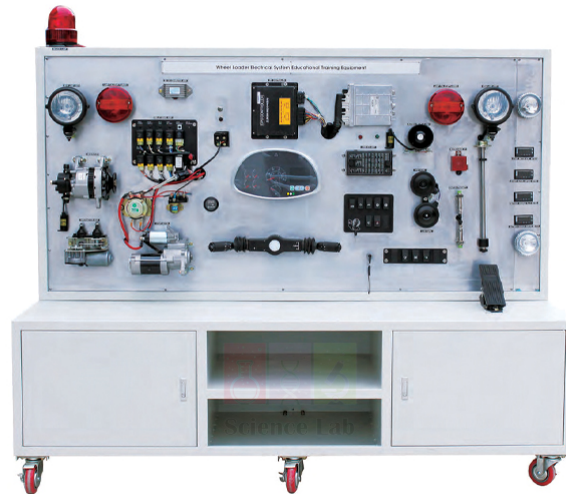

THE LAB EQUIPMENT

Email : sales@thelabequipment.com

Phone: +91-8759245890

Product Name :

Wheel Loaders Electric Circuit Training Simulator

Product Code :

SLE/ATE/22

Website: <https://www.thelabequipment.com>, **Email:** sales@thelabequipment.com

Is the best model to see operation state and location of components by making parts which aren't seen at an actual one open.

An educational unit for understanding the components of the Wheel loaders electric system and training.

Specification

Composition : ECU, Battery, operating lever, light system, horn, hydraulic lever, starter motor, battery connector, relay, digital meters, power DC 24 V battery, 2 A meter, 2Vmeter

Electric circuit equipment using Heavy machinery wheel loader