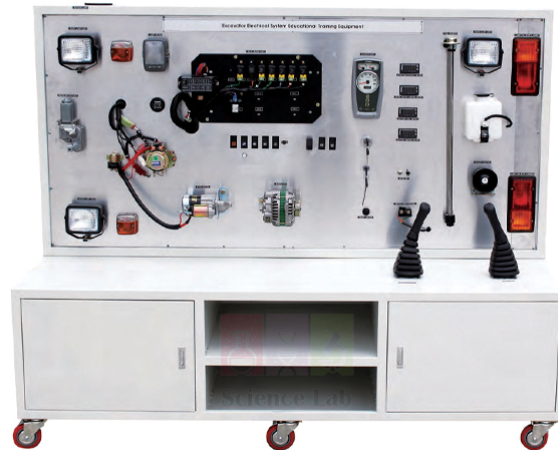

THE LAB EQUIPMENT

Email : sales@thelabequipment.com

Phone: +91-8759245890

Product Name :

Excavator Electric Circuit Training Simulator

Product Code :

SLE/ATE/21

Description :

Feature

Effective to educate the troubleshooting and inspection theory/training.

An educational unit for understanding the components of the excavator and training.

Is the best model to see operation state and location of components by making parts which aren't seen at an actual one open.

Specification

Electronic systems using a Hyundai heavy machinery excavator 555-7K

Composition : Battery, Operating Lever, Light System, Horn, Hydraulic Lever, Instrument Panel, Starter Motor, Battery Connector, Relay, Digital Meters, Etc

Size: approx. 2,000 X 600 X 1,700 mm

Training Contents

Measuring the input/output data in each component.

Contact Science Lab for your Educational School Science Lab Equipments. We are best school lab equipments supplier, school lab export, school lab exporter, school laboratory equipment manufacturers, school laboratory equipment suppliers, school science equipments.

Website: <https://www.thelabequipment.com>, **Email:** sales@thelabequipment.com

plot. no.296. Sector 5. Vaishali. Ghaziabad. Uttar Pradesh 201010