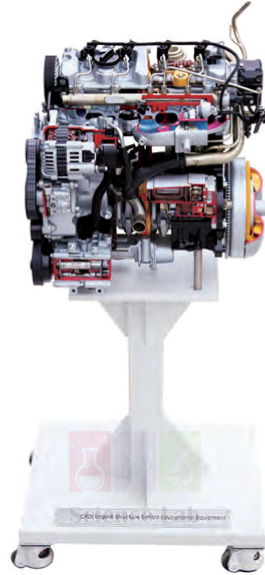

THE LAB EQUIPMENT

Email : sales@thelabequipment.com

Phone: +91-8759245890

Product Name :

CRDI Diesel Engine SANTAFE D Engine,
Stand

Product Code :

SLE/ATE/15

THE LAB EQUIPMENT

Email : sales@thelabequipment.com

Phone: +91-8759245890

Description :

Feature

It is manufactured as same as real vehicle and able to check internal engine movement by precise cutting.

Able to check operation process of inner parts such as pistons, valves and crank.

Educational Equipment for understanding the structure of CRDI diesel engine.

Efficient to educate each part of function and operating principle of CRDI diesel engine.

Able to use as a demonstrational equipment.

Each incised section is painted with different colors for education efficiency.

Specification

Composition : 2,000cc CRDI BOSCH D Engine, Starting Motor, Generator, Air Conditioner Compressor, Fuel System, Cooling System, Lubrication System, Intake Manifold, Torque Converter, 220V Motor, Safety Breaker, Emergency Switch, Safety Fuse, Engine speed controller
4 wheels brake