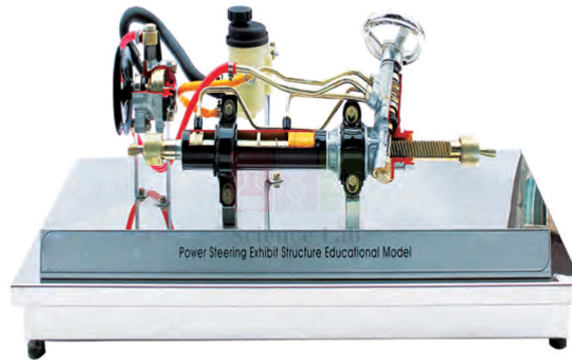

## Description :

### Feature

- Able to observe movement by manual operation.
- Painting and coating with Vehicle-Only materials.
- Structure education unit of power steering gear.
- Able to check oil flows by power pump.
- Incised sections are painted with different colors for education efficiency.
- Able to explain each part of power steering gear and understand power delivery principals.

### Specification

**Composition :** Power steering gear, Steering oil pump, oil tank

**Weight :** Approx. 45 kg

**Size :** Approx. 600 X 400 X 400 mm

Contact Science Lab for your Educational School Science Lab Equipments. We are best burette pinchclip medium wall supplier, chemistry lab equipments manufacturers, chemistry lab equipments manufacturer, education lab supplies, educational biology lab equipments, educational biology lab instruments