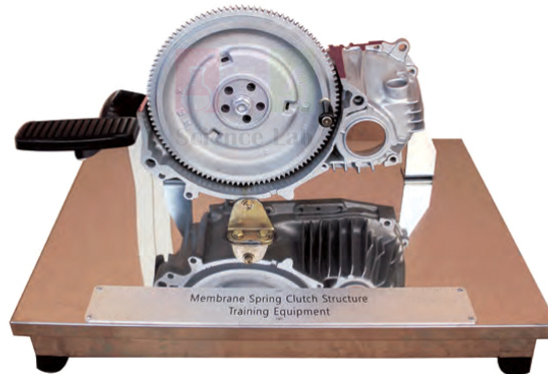

THE LAB EQUIPMENT

Email : sales@thelabequipment.com

Phone: +91-8759245890

Product Name :

Clutch Structure Trainer Mechanical
Manual

Product Code :

SLE/ATE/06

Description :

Feature

Able to operate the real movement by handling directly.

Each incised section is painted with different colors for education efficiency.

An education unit of Mechanical Clutch Structure.

Able to teach operation principle of Mechanical clutch effectively.

Specification

Composition : Clutch pressing board, Clutch pedal, Clutch cylinder

Weight : Approx. 20 kg

Size : Approx. 400 X 300 X 300 mm

Contact Science Lab for your Educational School Science Lab Equipments. We are best school lab equipment supplier, school lab equipments, school lab equipments export, school lab equipments exporter, school lab equipments manufacturers, school lab equipments manufacturers in india..