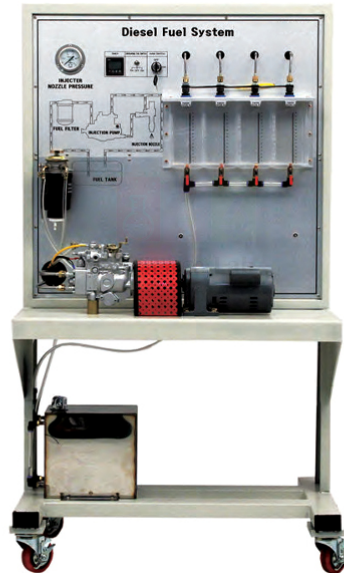

THE LAB EQUIPMENT

Email : sales@thelabequipment.com

Phone: +91-8759245890

Product Name :

Diesel Fuel Injection System VE pump

Product Code :

SLE/ATE/03

Website: <https://www.thelabequipment.com>, **Email:** sales@thelabequipment.com

plot. no.296. Sector 5. Vaishali. Ghaziabad. Uttar Pradesh 201010

THE LAB EQUIPMENT

Email : sales@thelabequipment.com

Phone: +91-8759245890

Description :

Feature

Pump is operated by the motor, able to measure the Fuel injection in accordance with RPM.
Able to understand composition of Diesel Fuel System in automobile and fundamental principles.

Specification

Weight : Approx. 100 kg

Size : Approx. 600 X 400 X 1,200 mm

Composition

- 1) SinglePhase ½ HP motor
- 2) Timer
- 3) VE pump Injection

Training Contents

Checking the injector pump status.

Single phase ½ HP motor.

Oil flow Measurement.

Measuring the injection according to RPM.

Checking the injector status.

VE pump Injection study.

Contact Science Lab for your Educational School Science Lab Equipments. We are best school science lab equipments suppliers in india, school science lab instruments, school science lab instruments exporter, school science lab instruments manufacturer, school scientific equipments, science educational equipment.