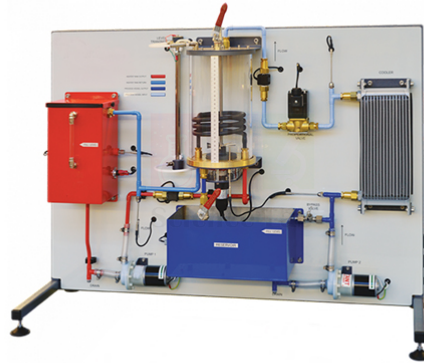

## Description :

- The experiment module includes all the essential parts to allow students to create process control systems.
- The main part is the process vessel, with a stirrer, a temperature sensor, level and pressure sensors, a heat exchanger and vent valve.
- It also includes sockets and a built-in computer interface.
- It also includes two loops, linked by the heat exchanger in the process vessel.
- One loop is the heating loop with pump, heater tank and heater.
- The other loop is a process and cooling loop with pump, cooler, fan, valves and reservoir.
- The control module links to the experiment module to provide access to the connections of each part on the experiment module.
- It includes a clear mimic diagram with switches and controls to allow manual control of pump speed, cooler-fan speed, heater power and stirrer.