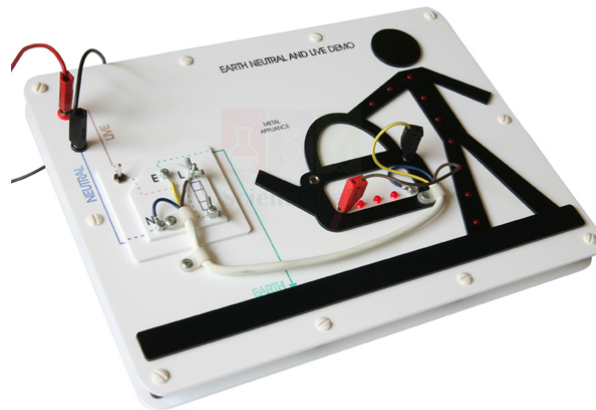

THE LAB EQUIPMENT

Email : sales@thelabequipment.com

Phone: +91-8759245890

Product Name :

Earth Neutral Live Demo

Product Code :

SLE/EAM/33

Website: <https://www.thelabequipment.com>, **Email:** sales@thelabequipment.com

The apparatus can be set up to demonstrate and explain:

The danger of an unearthed appliance.

The safe wiring of an appliance.

The action of a fuse.

The apparatus is clearly labelled and easily allows the tracing of current from the 'power station' through the 13A socket, plug and appliance through the live wire and back through the neutral wire. In addition, the layout of the 3 pin plug is positionally correct to reinforce the wiring layout and the position of the fuse.

Science Lab Export, In use the appliance is connected correctly and the LEDs in the kettle will illuminate to show the appliance is working. A fault is then demonstrated by swapping the live wire from inside the kettle to the case to show either the fuse melting and protecting the user and appliance, or in the case of no earth wire, the LEDs illuminate to indicate the passage of current through the person to ground.

The unit is supplied with 10 metres of fuse wire and full instructions. A 12V D.C. power supply is required. Connections are made via 4mm shrouded sockets.

The fuse is easily visible and can be seen to 'blow' when a fault occurs.