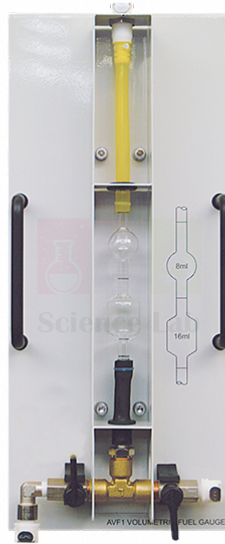

THE LAB EQUIPMENT

Email : sales@thelabequipment.com

Phone: +91-8759245890

Product Name :

Manual Volumetric Fuel Gauge

Product Code :

SLE/EE/01

Description :

- The fuel gauge consists of a precision-calibrated two-bulb pipette and control valves.
- It mounts on the instrumentation frame of the test set and connects between the fuel tank and the engine under test. All connections are made using self-sealing couplings.
- The couplings ensure the fuel gauge can be connected and disconnected quickly and efficiently with minimum loss or spillage of fuel.
- The fuel supply from the tank is then cut off via a valve so that the engine draws fuel from the pipette only.
- Students record the time taken to consume a set volume of fuel, from which they can accurately calculate the flow rate.
- Fuel enters the pipette from the tank. Suitable for use with petrol or diesel.