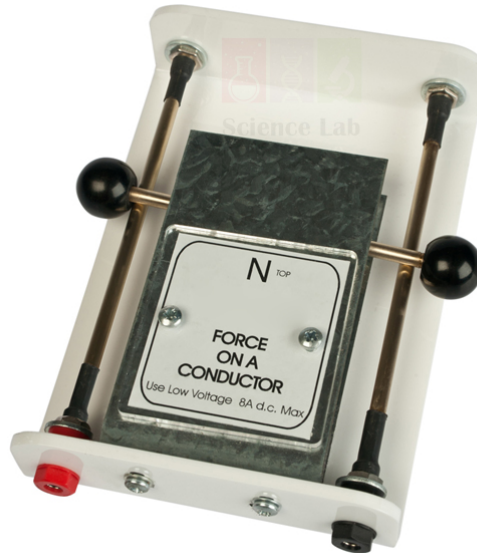

THE LAB EQUIPMENT

Email : [sales@thelabequipment.com](mailto:sales@thelabequipment.com)

Phone: +91-8759245890

**Product Name :**

Force on a Conductor Apparatus.

**Product Code :**

SLE/EAM/24

## Description :

Connection is made via the 4mm sockets attached to the side rails.

When a current of up to 8A flows the crossbar rolls one way or the other under the action of the electro-magnetic force.

This is a traditional piece of equipment for demonstrating the effect of a current flowing in a conductor in the presence of a magnetic field.

Low voltage bench PSU required.

With clearly labelled poles to the magnet.