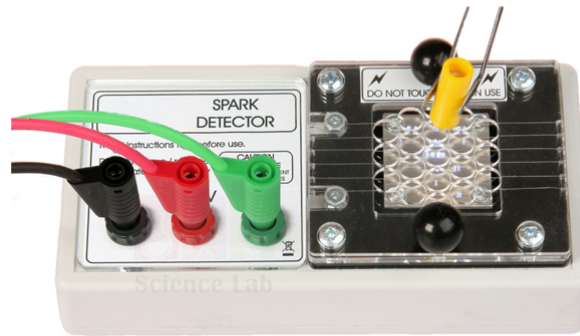

THE LAB EQUIPMENT

Email : [sales@thelabequipment.com](mailto:sales@thelabequipment.com)

Phone: +91-8759245890

**Product Name :**

Multi-Wire Spark Detector

**Product Code :**

SLE/EAM/23

## Description :

In this apparatus a number of fine wires are supported above a metal plate to form two electrodes separated by a small air gap.

4mm terminals allow an EHT supply to be connected and when the potential across the gap reaches about 4500V occasional ionised particles cause a visible and audible spark to occur.

This apparatus gives a memorable and dramatic demonstration of the ionising properties of alpha particles.

Alpha particles have short range but are very effective at ionising air.

An EHT power supply capable of providing a negative potential is required.

If an alpha source is brought near, the sparking dramatically increases showing the presence of ionised particles.

The short range and poor penetrating properties of alpha radiation can be easily demonstrated.