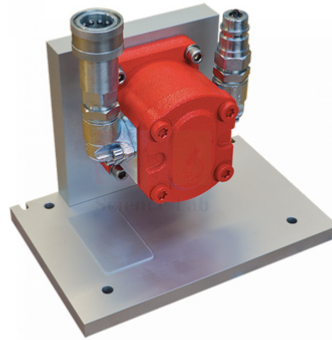

THE LAB EQUIPMENT

Email : sales@thelabequipment.com

Phone: +91-8759245890

Product Name :

Gear Pump

Product Code :

SLE/EFM/02

Description :

- For use with the Positive Displacement Pump Module this pump is ideal for student experiments, demonstrations and projects.
- The gear pump is a positive displacement pump.
- It has double gears that deliver a given volume of fluid (oil) for each full rotation of the pump shaft.
- The gear rotation generally determines the flow direction, only test the pump in one direction, determined by the Universal Dynamometer.
- Self-sealing connections reduce oil spillage and simplify installing the pump to the pump module.