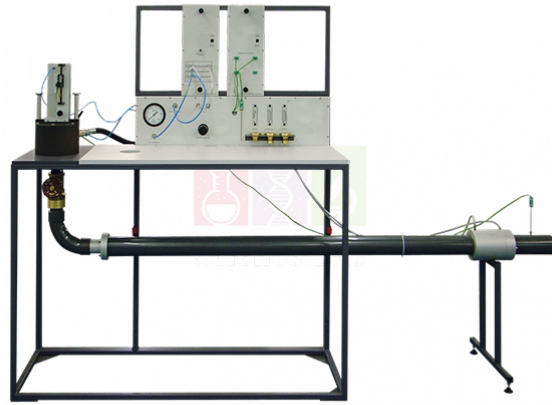

THE LAB EQUIPMENT

Email : sales@thelabequipment.com

Phone: +91-8759245890

Product Name :

Laval Nozzle Pressure Apparatus

Product Code :

SLE/EA/06

Website: <https://www.thelabequipment.com>, **Email:** sales@thelabequipment.com

plot. no.296. Sector 5. Vaishali. Ghaziabad. Uttar Pradesh 201010