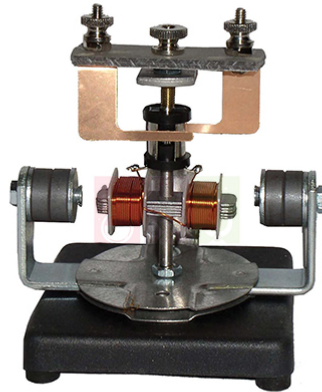

THE LAB EQUIPMENT

Email : [sales@thelabequipment.com](mailto:sales@thelabequipment.com)

Phone: +91-8759245890

**Product Name :**

St. Louis Motor

**Product Code :**

SLE/EM/25

### **Description :**

- Comprised of a 2-pole D.C. armature with coils and mounted in an aluminium bracket with two binding posts and 4mm socket binding post terminals.
- The armature is held on brass cone bearings and a shaft fitted with a split commutator.
- Complete with two permanent magnets in adjustable holders mounted on bakelite base (l x w), about 173 x 97mm.
- Works on 6V D.C. power source.