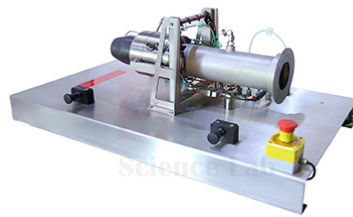

THE LAB EQUIPMENT

Email : [sales@thelabequipment.com](mailto:sales@thelabequipment.com)

Phone: +91-8759245890

**Product Name :**

Axial Flow Turbine test bed

**Product Code :**

SLE/MCE/52

**Website:** <https://www.thelabequipment.com>, **Email:** [sales@thelabequipment.com](mailto:sales@thelabequipment.com)

### Features:

- Single point pivot on engine mounting enables accurate thrust measurement.
- No need for external lubrication system.
- No need for external battery and charger.
- Fully tested for high performance and safety.
- Tough, transparent polycarbonate safety screen.
- An optional floor-standing frame is available to house the unit together with its fuel tank and electronic console.
- The engine has been integrated into a sturdy metal frame that holds it firmly, while enabling accurate measurement of the thrust produced by the engine.
- An electronic preprogrammed controller constantly supervises the engine, ensuring safe operating conditions at all times.
- The engine inlet has been replaced with a custom fabricated frontal duct, to enable the air mass flow rate to be accurately measured.

### Specification:

- **Thrust:** 200N typical
- **Mass flow:** 450 g/s
- **Ignition system:** Glow plug
- **Engine rpm:** 105,000rpm typical
- **Engine mount:** Single pivot point
- **Dimension:** 880 x 510 x 1185 mm
- **Weight:** 150 kg (approx)
- **Exhaust gas temperature:** 800°C typical
- **Compressor type:** Single-stage radial
- **Turbine type:** Single-stage, low-mass axial flow