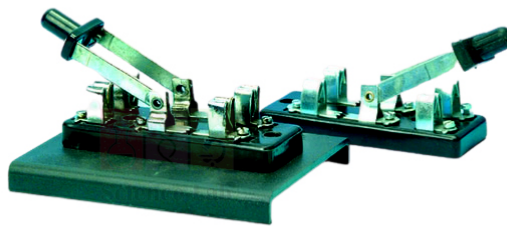

THE LAB EQUIPMENT

Email : [sales@thelabequipment.com](mailto:sales@thelabequipment.com)

Phone: +91-8759245890

**Product Name :**

Knife Switch Double Pole

**Product Code :**

SLE/PHY/76

## **Description :**

Knife Switches on Bases

Double pole, Double throw.

A range of knife switches mounted on plastic bases, suitable for use in electricity circuits. The poles and blades are made of brass to ensure good electrical connections.